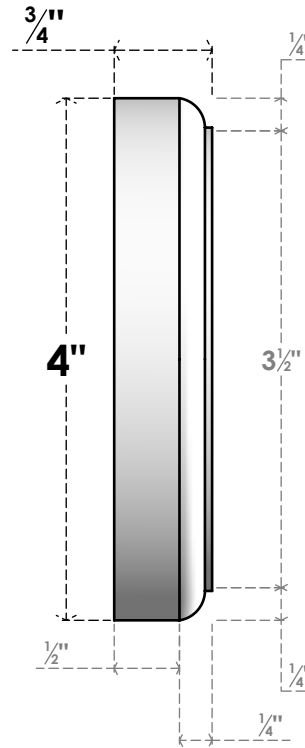

# ROSP040X040X075GRY14

4"W X 4"H X 3/4"P STANDARD GRAYSON SPIRAL ROSETTE WITH ROUNDED EDGE, ARCHITECTURAL GRADE PVC

**FRONT**

**SIDE**

EKENA MILLWORK  
2300 WEST MAIN ST.  
CLARKSVILLE, TX 75426  
TOLL FREE: 866-607-0453  
WWW.EKENAMILLWORK.COM

**NOTES**

1. INSTALLATION TO BE COMPLETED IN ACCORDANCE WITH MANUFACTURER'S SPECIFICATIONS.
2. DRAWING MAY NOT BE TO SCALE
3. THIS DRAWING IS INTENDED FOR DESIGN AND PLANNING PURPOSES ONLY.
4. ALL INFORMATION CONTAINED HEREIN WAS CURRENT AT THE TIME OF DEVELOPMENT BUT MUST BE REVIEWED AND APPROVED BY THE PRODUCT MANUFACTURER TO BE CONSIDERED ACCURATE.
5. ARCHITECTURAL GRADE PVC PRODUCTS ARE MADE FROM EXPANDED CELLULAR PVC AND COME NATURALLY WHITE BUT MAY BE PAINTED