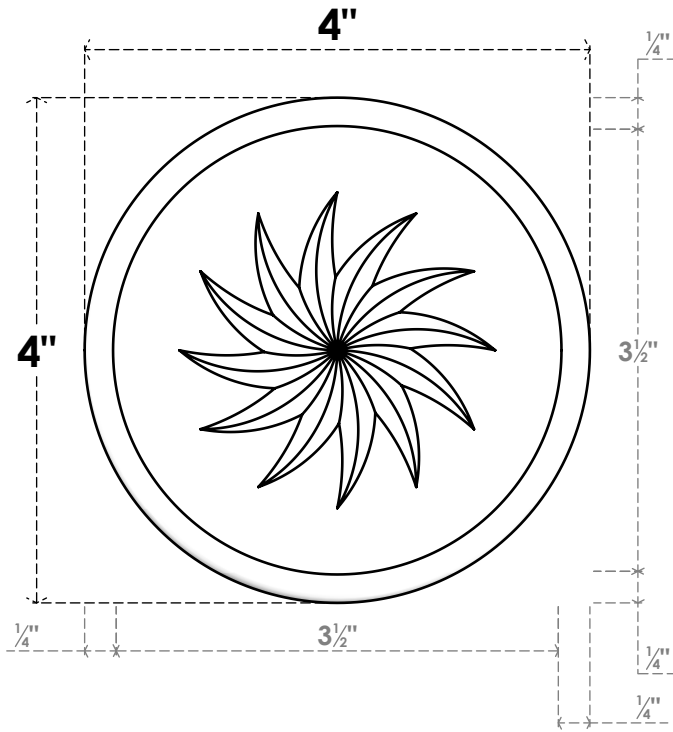

# ROSP040X040X075GRY14

4"W X 4"H X 3/4"P STANDARD GRAYSON SPIRAL ROSETTE WITH ROUNDED EDGE, ARCHITECTURAL GRADE PVC

**FRONT**

**SIDE**

EKENA MILLWORK  
2300 WEST MAIN ST.  
CLARKSVILLE, TX 75426  
TOLL FREE: 866-607-0453  
WWW.EKENAMILLWORK.COM

**NOTES**

1. INSTALLATION TO BE COMPLETED IN ACCORDANCE WITH MANUFACTURER'S SPECIFICATIONS.
2. DRAWING MAY NOT BE TO SCALE
3. THIS DRAWING IS INTENDED FOR DESIGN AND PLANNING PURPOSES ONLY.
4. ALL INFORMATION CONTAINED HEREIN WAS CURRENT AT THE TIME OF DEVELOPMENT BUT MUST BE REVIEWED AND APPROVED BY THE PRODUCT MANUFACTURER TO BE CONSIDERED ACCURATE.
5. ARCHITECTURAL GRADE PVC PRODUCTS ARE MADE FROM EXPANDED CELLULAR PVC AND COME NATURALLY WHITE BUT MAY BE PAINTED